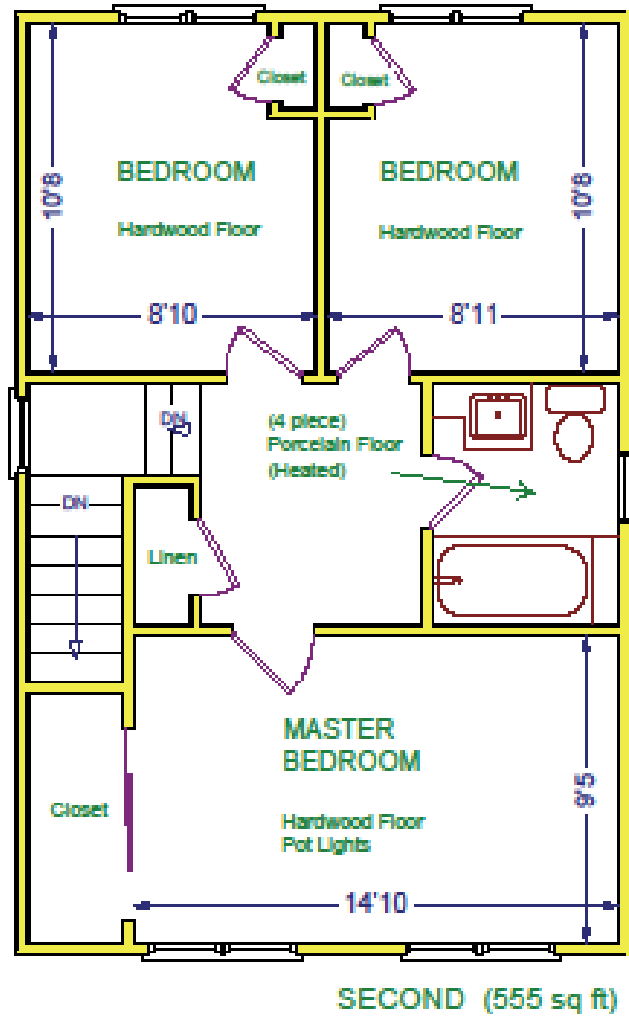

11 Rambert Crescent

Second Floor

- ❖ Blonde hardwood floors throughout
- ❖ Large landing with linen closet

Master Bedroom

- ❖ Wall to wall custom closet (2013)
- ❖ Ceiling fan
- ❖ Dimmable potlights
- ❖ Two large North facing casement windows
- ❖ Custom blackout roller blinds

Family Bath

- ❖ Renovated 2013
- ❖ Heated porcelain floor
- ❖ Wall mounted towel warmer

2nd & 3rd Bedrooms

- ❖ Equal sized rooms with south facing casement windows and large single closets
- ❖ Dimmable overhead lights
- ❖ Custom roller blinds