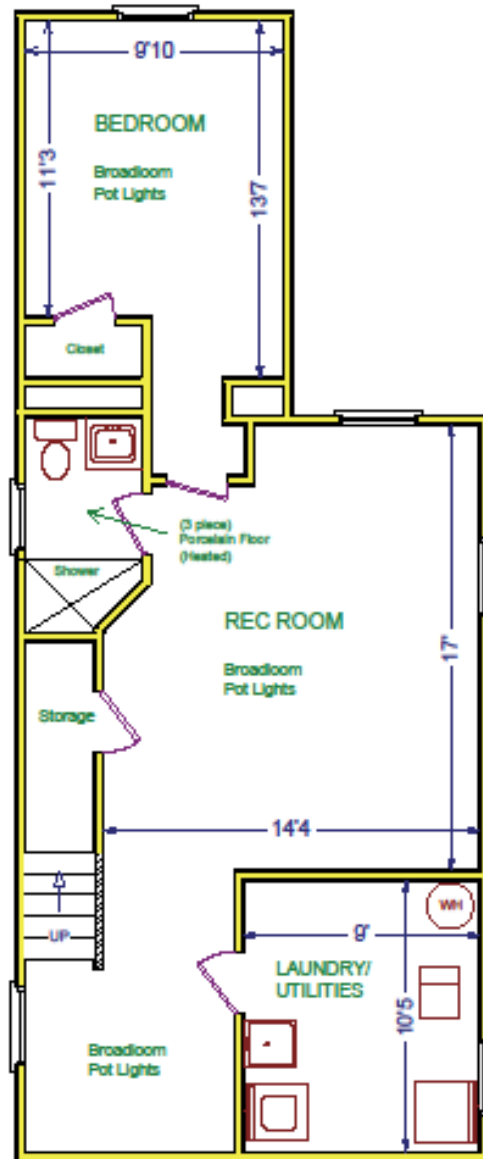

11 Rambert Crescent

Lower Level

LOWER (700 sq ft)

- ❖ New stairs to basement (2005)
- ❖ High quality broadloom throughout
- ❖ Slate landing at side door
- ❖ Pot lights
- ❖ All above ground windows
- ❖ 6' 7" ceiling height

Bedroom

- ❖ High quality broadloom
- ❖ Double closet
- ❖ Large above ground window

Three Piece Bath

- ❖ Renovated in 2013
- ❖ Large walk in shower
- ❖ Heated porcelain floor

Laundry/Maintenance Room

- ❖ New High Efficiency Furnace (2009)
- ❖ Electronic Air Filter (2014)
- ❖ New Central Air Conditioner (2009)
- ❖ 200 Amp Electrical Service
- ❖ Large Capacity Washer/Dryer

Kitchen

- ❖ Breakfast bar with extra storage added (2009)
- ❖ Caesarstone countertops and glass backsplash (2009)
- ❖ Gas stove, stainless steel fridge, stainless steel dishwasher (dishwasher new 2014)
- ❖ Insulated porcelain flooring in kitchen and breakfast area (2009)
- ❖ Custom built-in bench seating and storage (2009)
- ❖ Pass-through opened up 2013
- ❖ Full ceiling height uppers with glass front accent cupboards

Family Bath

- ❖ Renovated 2013
- ❖ Heated porcelain floor
- ❖ Wall mounted towel warmer

2nd & 3rd Bedrooms

- ❖ Equal sized rooms with south facing casement windows and large single closets
- ❖ Dimmable overhead lights
- ❖ Custom roller blinds