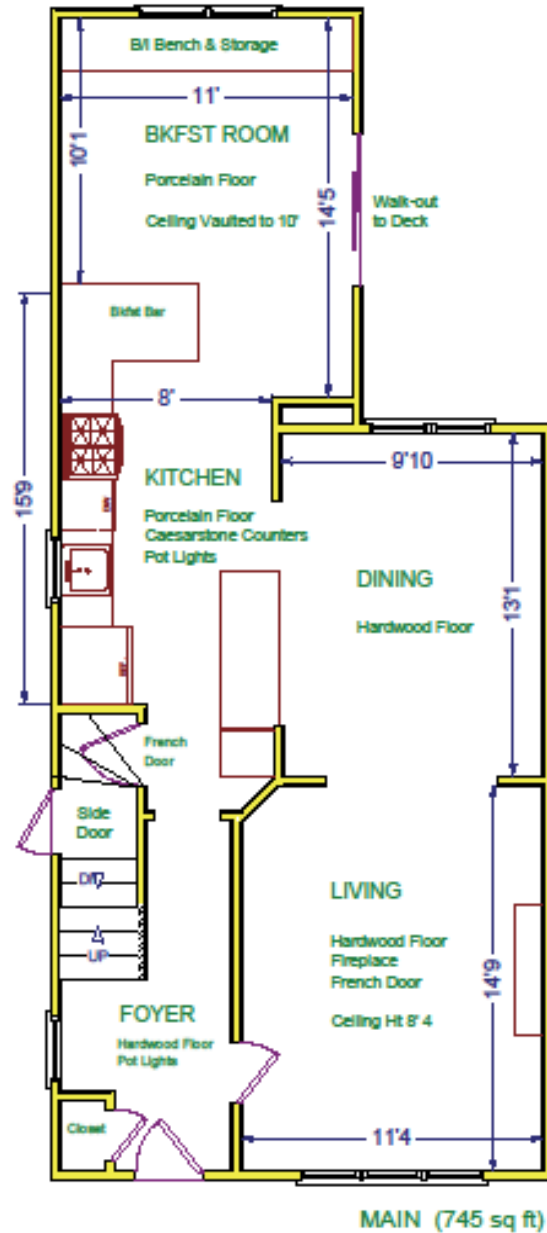

11 Rambert Crescent

Lower Level

LOWER (700 sq ft)

- ❖ New stairs to basement (2005)
- ❖ High quality broadloom throughout
- ❖ Slate landing at side door
- ❖ Pot lights
- ❖ All above ground windows
- ❖ 6' 7" ceiling height

Bedroom

- ❖ High quality broadloom
- ❖ Double closet
- ❖ Large above ground window

Three Piece Bath

- ❖ Renovated in 2013
- ❖ Large walk in shower
- ❖ Heated porcelain floor

Laundry/Maintenance Room

- ❖ New High Efficiency Furnace (2009)
- ❖ Electronic Air Filter (2014)
- ❖ New Central Air Conditioner (2009)
- ❖ 200 Amp Electrical Service
- ❖ Large Capacity Washer/Dryer

11 Rambert Crescent

Main Floor

- ❖ Blonde hardwood flooring throughout living room and dining room
- ❖ Brick fireplace (unlined)
- ❖ Updated windows throughout
- ❖ Professionally baby-proofed - magnetic locking cupboards, safety outlets throughout home (2016)
- ❖ Custom roller blinds in living & dining rooms

Kitchen

- ❖ Breakfast bar with extra storage added (2009)
- ❖ Caesarstone countertops and glass backsplash (2009)
- ❖ Gas stove, stainless steel fridge, stainless steel dishwasher (dishwasher new 2014)
- ❖ Insulated porcelain flooring in kitchen and breakfast area (2009)
- ❖ Custom built-in bench seating and storage (2009)
- ❖ Pass-through opened up 2013
- ❖ Full ceiling height uppers with glass front accent cupboards