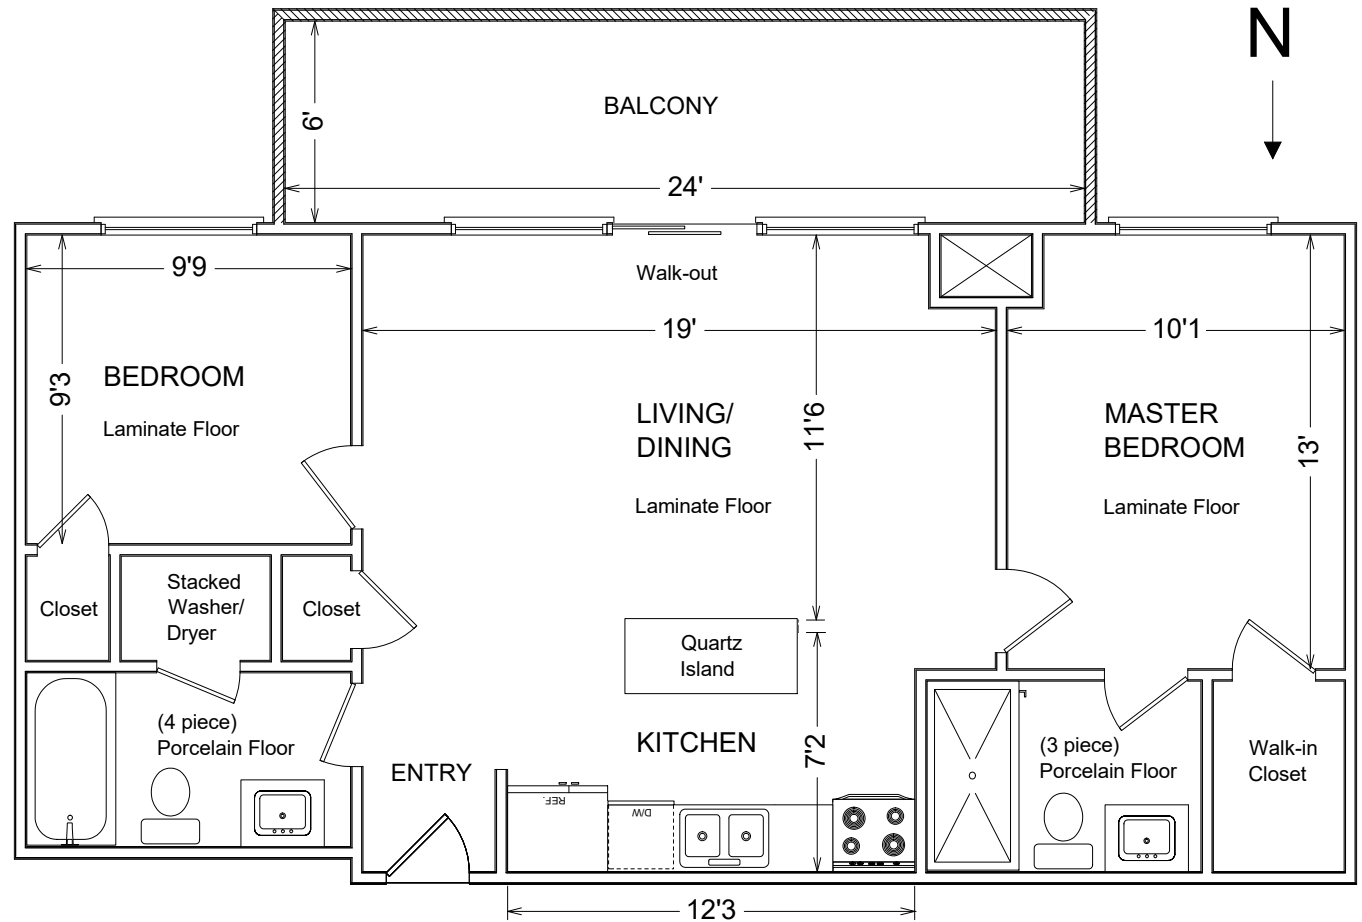

100
WESTERN
BATTERY
ROAD,
#1706

VIEW TO LAKE

Please note: Measurements may not be 100% accurate. Floor plans are provided for convenience and are to be used as a guideline only.

FloorPlans Unlimited (416) 766-7479